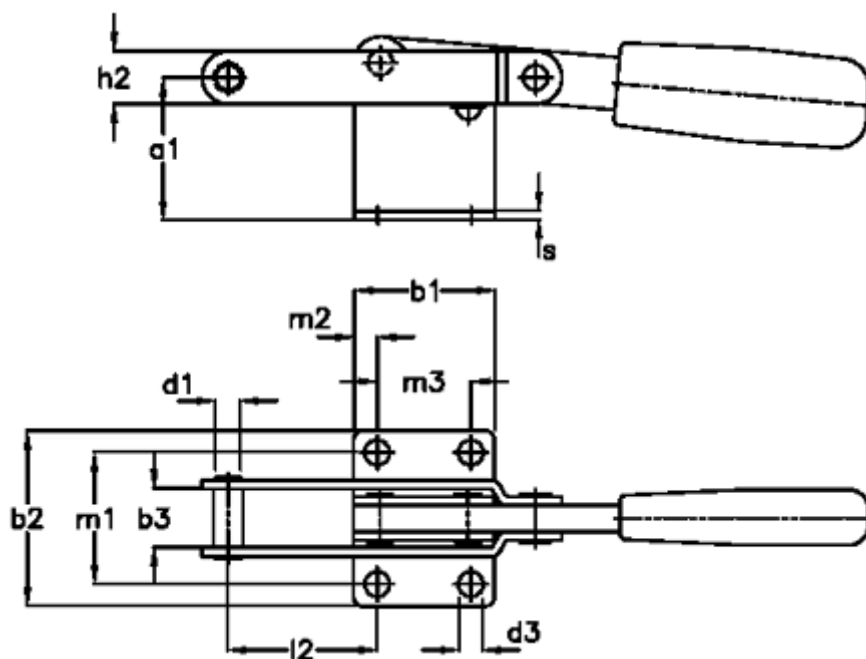

Article number: 201333062

Description: E+G Klee hook clamp GN 850-400-T
with pulling plunger

Measures

a1 = 43	h1 = 60.5	m3 = 28.5
a2 = 30	h2 = 25	r1 = 138
b1 = 54	Holding force N = 4000	r2 = 7
b2 = 84	l1 = 278	s = 5
b3 = 26	l2 = 60	Size = 400
d1 = 14	l3 = 117.5	w1 = 160
d2 = 12	m1 = 60.5	w2 adjustable range = 20
d3 = 10.5	m2 = 12.5	